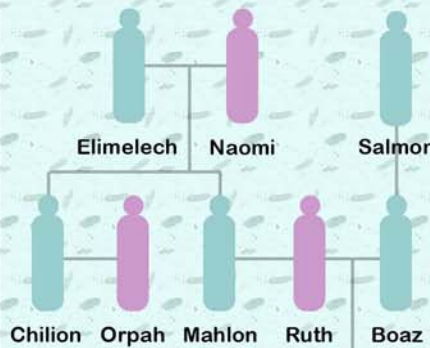

Ruth

1-2 Part I: Ruth's Love Demonstrated

- 1:1-18 A. Ruth's Decision to Stay with Naomi
- 1:19-2 B. Ruth's Devotion to Care for Naomi

3-4 Part II: Ruth's Love Rewarded

- 3 A. Redemption Sought
- 4 B. Redemption Awarded

Keywords:

- redeem (redemption) Obed
- relative (closest relative/kinsman) Jesse
- Naomi
- Ruth
- Boaz
- David

Ruth

1-2 Part I: Ruth's Love Demonstrated

- 1:1-18 A. Ruth's Decision to Stay with Naomi
- 1:19-2 B. Ruth's Devotion to Care for Naomi

3-4 Part II: Ruth's Love Rewarded

- 3 A. Redemption Sought
- 4 B. Redemption Awarded

Keywords:

- redeem (redemption) Obed
- relative (closest relative/kinsman) Jesse
- Naomi
- Ruth
- Boaz
- David

Ruth

1-2 Part I: Ruth's Love Demonstrated