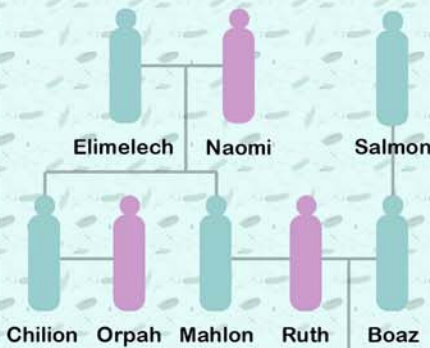

Ruth

1-2 Part I: Ruth's Love Demonstrated

- 1:1-18 A. Ruth's Decision to Stay with Naomi
- 1:19-2 B. Ruth's Devotion to Care for Naomi

3-4 Part II: Ruth's Love Rewarded

- 3 A. Redemption Sought
- 4 B. Redemption Awarded

Keywords:

- redeem (redemption) Obed
- relative (closest relative/kinsman) Jesse
- Naomi
- Ruth
- Boaz
- David

Ruth

1-2 Part I: Ruth's Love Demonstrated

- 1:1-18 A. Ruth's Decision to Stay with Naomi
- 1:19-2 B. Ruth's Devotion to Care for Naomi

3-4 Part II: Ruth's Love Rewarded

- 3 A. Redemption Sought
- 4 B. Redemption Awarded

Keywords:

- redeem (redemption) Obed
- relative (closest relative/kinsman) Jesse
- Naomi
- Ruth
- Boaz
- David

Ruth

1-2 Part I: Ruth's Love Demonstrated